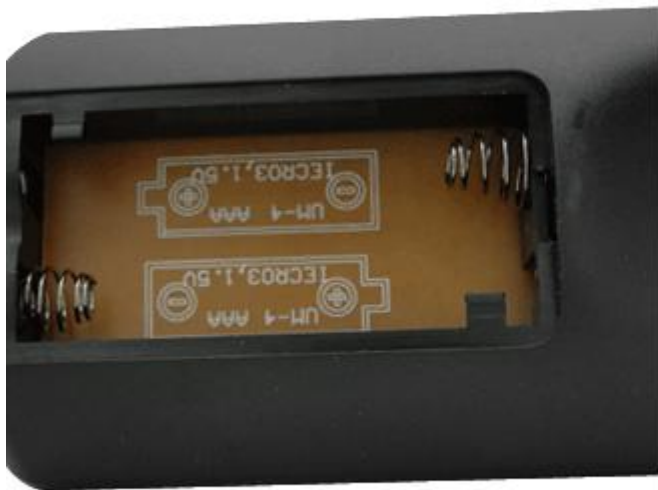

Universal ir led remote control codes for panasonic tv

Product Description

Product Name	Universal ir led remote control codes for panasonic tv
Model No.	TZH-280
Use	customized
Color	black/white/customizable
Size	140*45*19.3mm
Max Keys	31(can be decreased as customers' requirement)
Battery	2*AAA
Remote Distance	>12m
Bare Drop	1m
Certification	RoHS,UL,ISO9001:2008,ISO14001,BV
Material	nice ABS,IC and PCB
Type of payment	L/C,T/T,Western Union
Delivery time	15-20 working days
DC	3v
Action current	≤15MA
Max transmit angle	45°C

The details show

TZH280

Dimension :

140 * 45* 19.3mm (L*W*H)

Keys: 31

Battery: 2*AAA

Printing
text
customized

Battery: 2*AAA